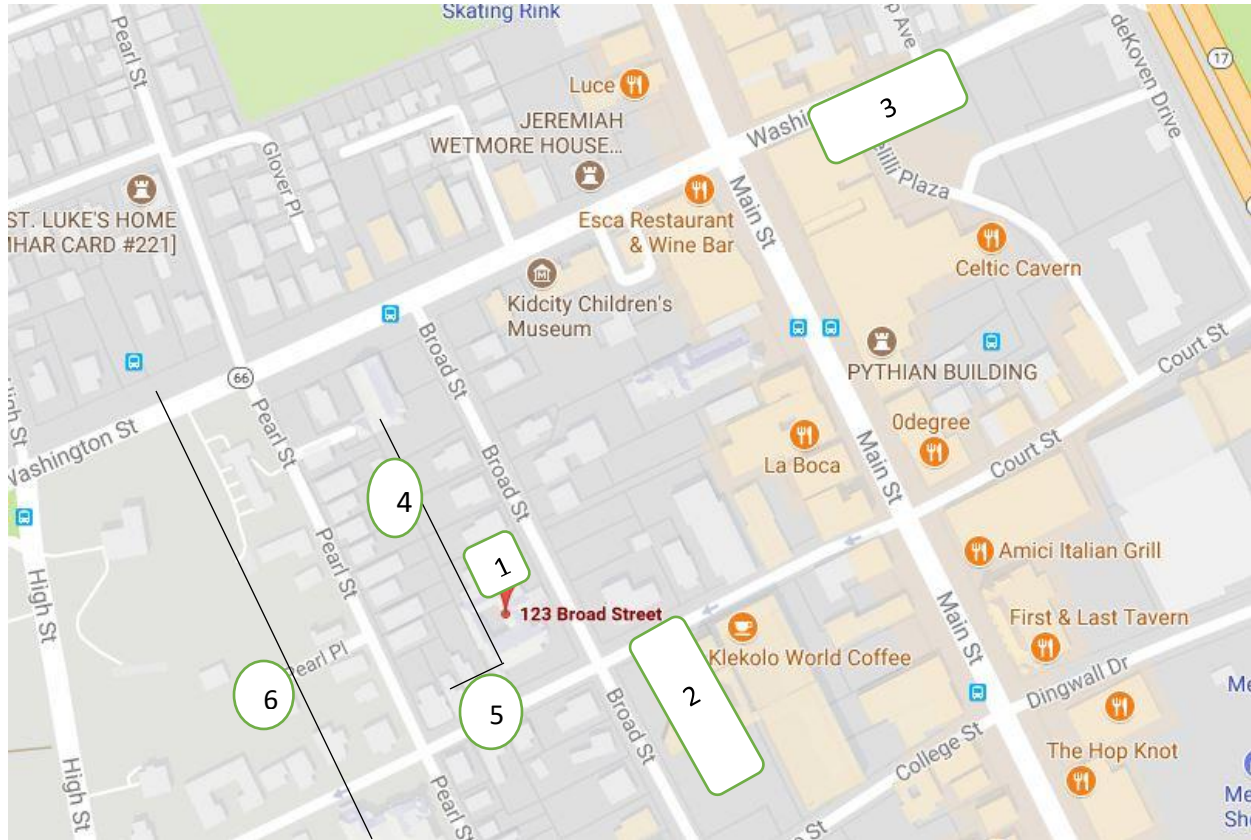

RUSSELL LIBRARY PARKING OPTIONS

Russell Library 123 Broad Street Middletown, CT 06457 860-347-2528 russelllibrary.org

PARKING LOTS & GARAGES

ON-STREET PARKING

| | |
|---|---|
| <p>1. Broad Street Municipal Lot</p> <ul style="list-style-type: none"> Metered parking Coins, debit & credit cards accepted Pricing: Mon-Sat \$1/hr. between 8am-8pm | <p>4. Broad Street</p> <ul style="list-style-type: none"> Metered parking Coins, debit & credit cards accepted Pricing: \$1/hr between 10am-6pm |
| <p>2. MiddleOak Parking Garage</p> <ul style="list-style-type: none"> Located between Court & College Streets Pricing: first 2 hours free with ticket from Russell Library (pick up at the checkout desk) \$.75/30min. for additional time | <p>5. Court Street</p> <ul style="list-style-type: none"> Metered parking Coins, debit & credit cards accepted Pricing: \$1/hr between 10am-6pm |
| <p>3. Melilli Municipal Lot</p> <ul style="list-style-type: none"> Metered parking Coins, debit & credit cards accepted Pricing: Mon-Sat \$1/hr between 8am-8pm | <p>6. Pearl Street</p> <ul style="list-style-type: none"> Street side parking Posted parking restrictions apply |